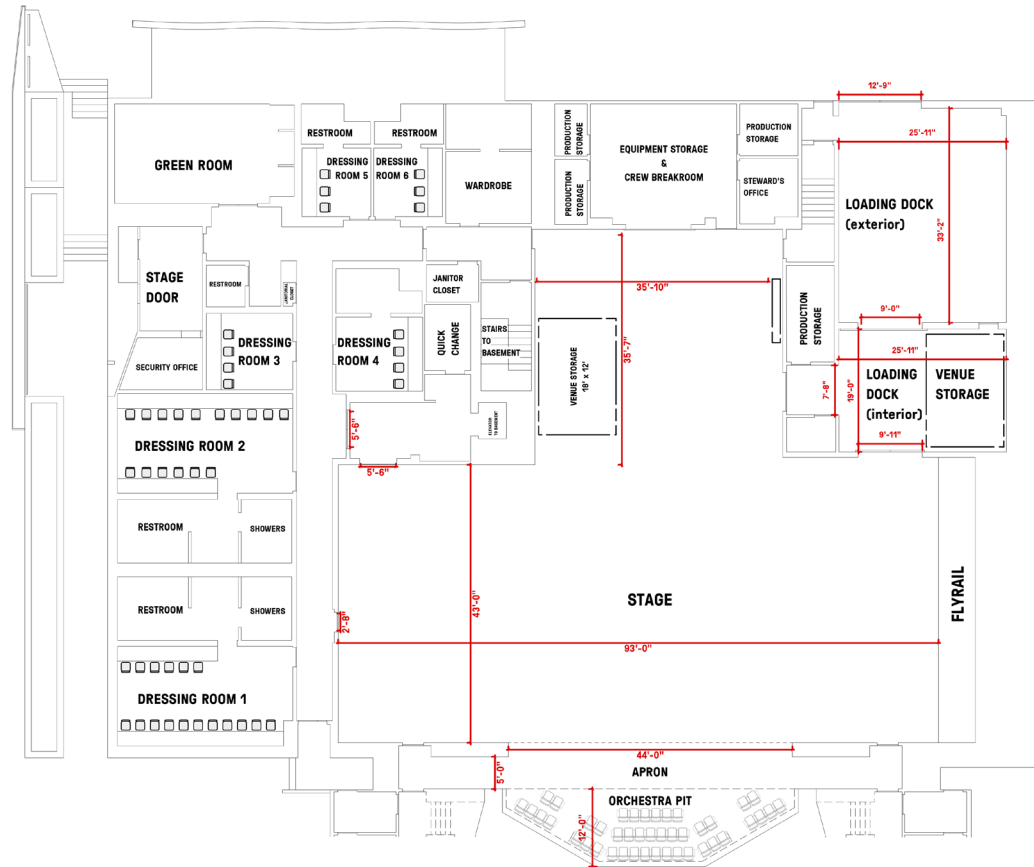

YERBA BUENA
CENTER FOR
THE ARTS

Venue Specs

Main stage: 93' wide x 43' deep (wall to wall)

Upstage: 36' wide x 36' deep, approximately

Proscenium: 44' wide x 33' high

Apron/Orchestra Pit: 44' wide x 12' deep

Topham Rehearsal Studio: 49' wide x 34' deep, approximately

Terrace Lounge: ~100 capacity for standing reception or VIP lounge
(built-in bar/counter)

Adjacent to Howard Plaza: Convenient for outdoor activations, pre/post show experience, or attendee check-in for high-volume shows

Notes

415-978-2700
events@ybca.org
YBCA.org/venues

700 Howard Street
San Francisco, CA 94103